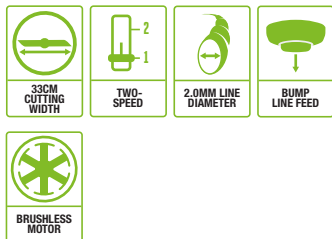

STEP 1
Thread the line

STEP 2
Press the Powerload™
button to load line

EGO™

POWER+ LINE TRIMMER

ST1300E - SKIN
LINE TRIMMER ONLY

ST1302E - KIT
LINE TRIMMER WITH 2.5Ah
BATTERY & CHARGER

33cm LINE TRIMMER

Two-speed, 33cm cutting swath with bump head line feed and easy line replacement