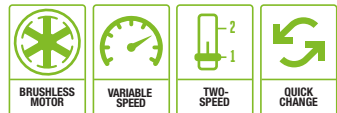

MULTI-TOOL POWER HEAD

With a powerful and smooth high-efficiency brushless motor, it's lightweight, perfectly balanced and ready for any job, big or small

SKIN CODE	PH1400E
MOTOR TYPE	Brushless
ROTATING DIRECTION	Anti-clockwise
SPEED CONTROL	Variable speed
DRIVE SHAFT MATERIAL	7mm solid steel
DRIVE TUBE TYPE	Aluminium
COUPLING MECHANISM	Tool-free quick change
HARNESS	Single shoulder (harness supplied)
LENGTH	97cm
WEIGHT WITHOUT BATTERY	2.7kg