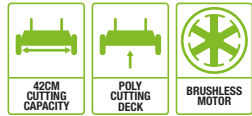

LM1700E - SKIN
LAWN MOWER SKIN

LM1703E - KIT
LAWN MOWER WITH 5.0Ah
BATTERY & CHARGER

42cm MOWER

With 42cm cutting capacity,
brushless motor and 55L collection bag

LM2022E-SP - KIT
7.5Ah BATTERY &
RAPID CHARGER