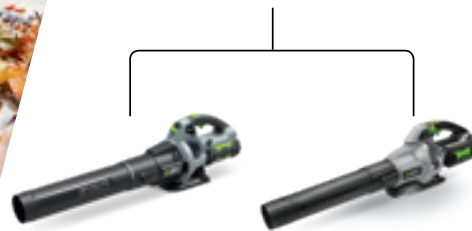

Please note: some features are not available on all models

Flat nozzle for wet leaves

Clears stones from driveway

NEW FOR 2020

AGC1000

Gutter cleaner easily attach to EGO blower to avoid using a ladder or climbing on the roof to clean your gutters.