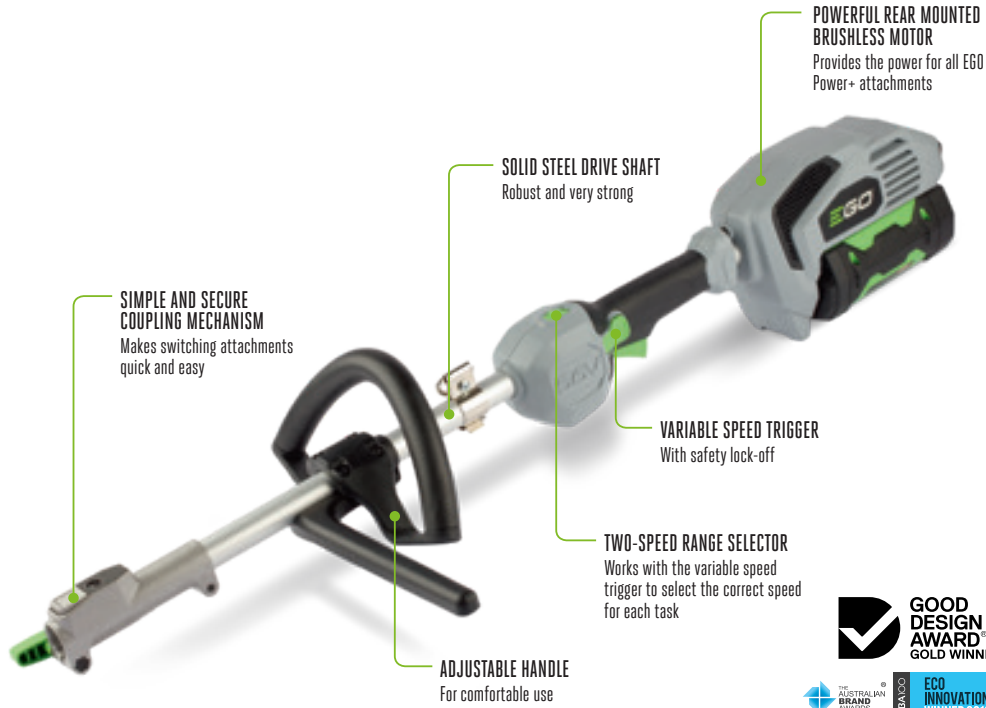

EDGER

Give lawns a professional finish with the edger attachment. Ideal for neatening edges along paths, driveways or flowerbeds.

CULTIVATOR

The cultivator's teeth prepare soil prior to planting. Removing weeds and introducing air, it creates a loose bed, encouraging the growth of healthy plant life.

POLE SAW

Slices through tree branches fast and efficiently. Combine with the extension pole to reach further and cut more.

BRISTLE BRUSH

Make short work of sweeping hard surfaces with our easy-to-attach bristle brush. The 1.5mm bristles make it ideal for cleaning the toughest areas whilst protecting the operator from flying debris.

PH1400E - SKIN
POWER HEAD ONLY

PH1401E-P - KIT
POWER HEAD WITH 2.5Ah BATTERY & CHARGER

MULTI-TOOL POWER HEAD

With a powerful and smooth high-efficiency brushless motor, it's lightweight, perfectly balanced and ready for any job, big or small

SKIN CODE	PH1400E
MOTOR TYPE	Brushless
ROTATING DIRECTION	Anti-clockwise
SPEED CONTROL	Variable speed
DRIVE SHAFT MATERIAL	7mm solid steel
DRIVE TUBE TYPE	Aluminium
COUPLING MECHANISM	Tool-free quick change
HARNESS	Single shoulder (harness supplied)
LENGTH	97cm
WEIGHT WITHOUT BATTERY	2.7kg