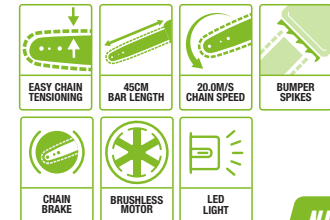

35cm CHAIN SAW

Featuring a 35cm bar length and 13.5m/s chain speed

CS1800E - SKIN
CHAIN SAW SKIN

CS1805E - KIT
CHAIN SAW 5.0Ah BATTERY & RAPID CHARGER

45cm CHAIN SAW

Featuring a 45cm bar length and 20.0m/s chain speed and Easy Chain Tensioning