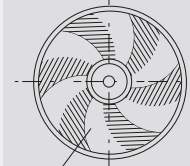

FORCE: 19.2N

OUTPOWERS PETROL POWERED BLOWERS

Setting a new standard for blowers, the LBX6000 is the most powerful handheld blower on the market. Delivering more blowing time, more comfort and more power than petrol.

With the ability to blow over 1014m³ of air per hour on Boost mode, the leaves and the competition don't stand a chance.

LBX6000 COMMERCIAL BLOWER

Designed to be used with the commercial backpack battery BAX1501, this powerful blower is light and easy to handle.

Plus, the smooth brushless motor reduces vibration and noise compared to its petrol-powered equivalents