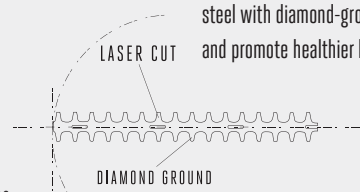

BLADE LENGTH: 75CM

3600spm
NO LOAD SPEED

INCLUDES SCABBARD
For safe storage

CUTS CLEANER, RUNS LONGER. MAKES CUTTING HEDGES SHORT WORK

Designed for professionals, the commercial hedge trimmers are precision engineered to tackle the toughest hedges with ease.

Blades that cut cleanly

The high-quality EGO Power+ blades are made from laser-cut steel with diamond-ground edges to provide the cleanest cut and promote healthier hedges.

HTX7500 75CM COMMERCIAL HEDGE TRIMMER