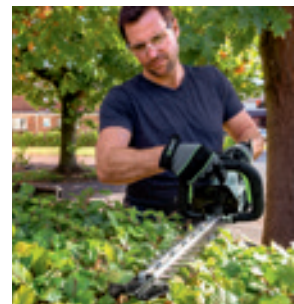

Those affected may struggle with fine motor tasks and exposure to cold can cause extreme pain in the fingers. However HAV syndrome is preventable. One way it can be avoided is by choosing tools that vibrate less than traditional petrol-powered products; like the tools in the EGO Power+ range.