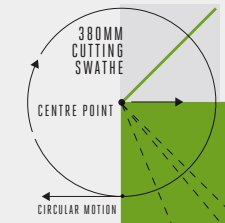

New range - same compatibility

EGO is a name you can rely on. With a history of cordless power innovation, we know the ability to mix and match batteries, backpacks, harnesses and tools is vital. This level of complete flexibility continues with the commercial series.

UP TO 5800rpm
NO LOAD SPEED

SUPER TOUGH. SUPER POWERFUL. INTRODUCING THE EGO COMMERCIAL SERIES