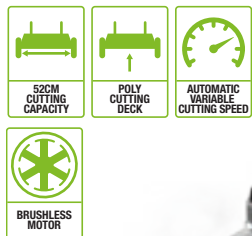

52cm MOWER

With 52cm cutting capacity and 70L collection bag

LM2135E-SP - KIT
7.5Ah BATTERY &
RAPID CHARGER