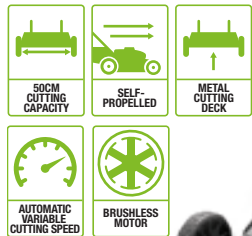

42cm MOWER

With 42cm cutting capacity,
brushless motor and 55L collection bag

LM2022E-SP - KIT
7.5Ah BATTERY &
RAPID CHARGER

50cm SELF-PROPELLED MOWER

Self-propelled mower with a 50cm cutting capacity
and 60L collection bag