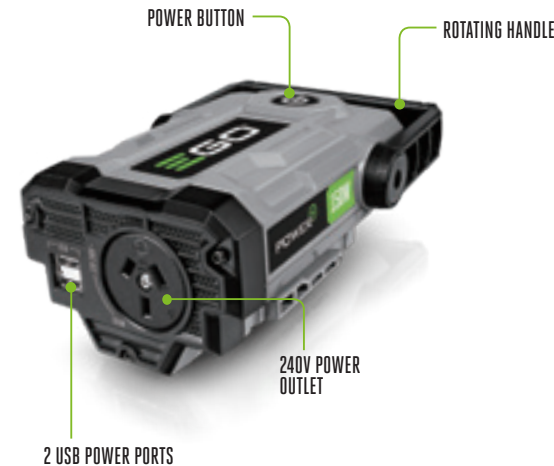

POWERS 42" TV FOR 8 HOURS

Recommend for use with the EGO 56V 7.5 Ah ARC Lithium battery

NEW FOR 2020

PAD1500E 150W POWER INVERTER

Built tough with a 220-240V AC power outlet & 2 USB ports. Use any EGO battery to power the Escape.