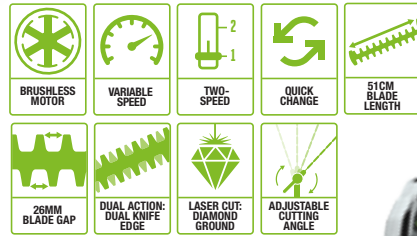

MULTI-TOOL POLE HEDGE TRIMMER KIT

Laser cut, diamond ground blades and simple angle adjustment make this trimmer as precise as it is powerful. Overall length can be from 2.42m to 3.14m with 1pc extension pole fixed.