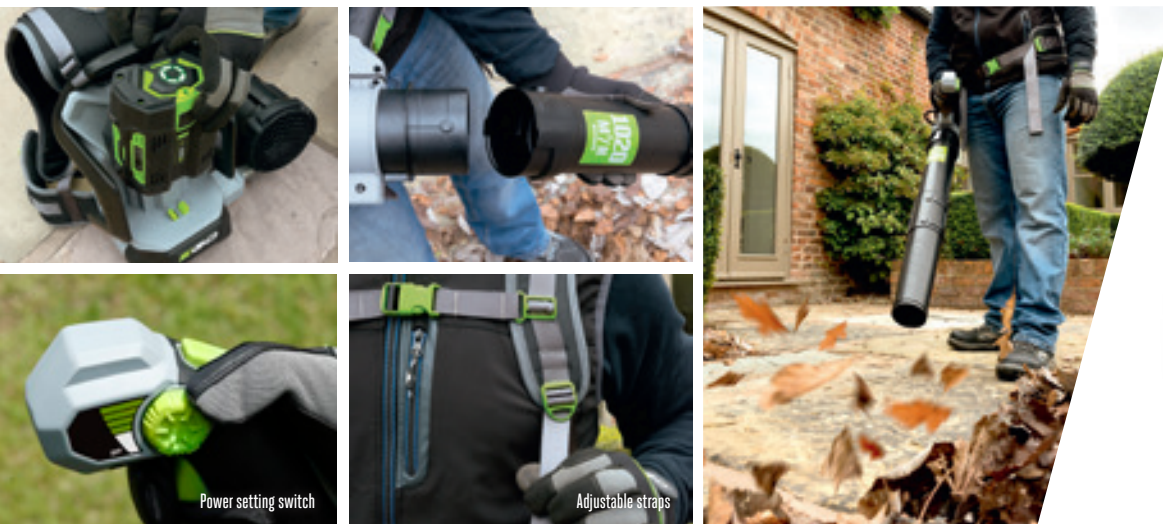

Power setting switch

Adjustable straps