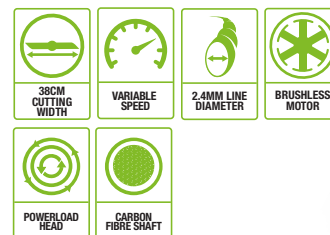

EGO™

POWER+ LINE TRIMMER

ST1520E-S - SKIN
LINE TRIMMER ONLY

ST1521E-S - KIT
LINE TRIMMER WITH 2.5Ah
BATTERY & CHARGER

38cm POWERLOAD LINE TRIMMER

Variable speed, larger 38cm cutting swath with industry 1st powerload head, strong and durable carbon fibre shaft