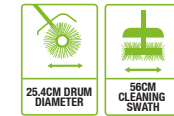

	HTA2000	PSA1000	STA1500	BCA1200	EA0800	CTA9500	BBA2100
WEIGHT	2.7kg	1.89kg	1.59kg	1.82kg	2.26kg	3.9kg	5.05kg
TOTAL LENGTH	160cm/ 99cm folded	142cm	97cm	102cm	92cm	99cm	102cm
BARRIER BAR	Yes (with Power head)	Yes (with Power head)	Yes (with Power head)	Yes (with Power head)	Yes (with Power head)	Yes (with Power head)	Yes (with Power head)
RUN TIME*	BATTERY SIZE 2.5Ah 5.0Ah 7.5Ah 10.0Ah Up to 37 mins Up to 82 mins Up to 122 mins Up to 157 mins	BATTERY SIZE 2.5Ah 5.0Ah 7.5Ah 10.0Ah Up to 70 cuts** Up to 140 cuts** Up to 210 cuts** Up to 285 cuts**	BATTERY SIZE 2.5Ah 5.0Ah 7.5Ah 10.0Ah Up to 18 mins Up to 45 mins Up to 72 mins Up to 93 mins	BATTERY SIZE 2.5Ah 5.0Ah 7.5Ah 10.0Ah Up to 27 mins Up to 60 mins Up to 95 mins Up to 125 mins	BATTERY SIZE 2.5Ah 5.0Ah 7.5Ah 10.0Ah Up to 60 mins Up to 100 mins Up to 132 mins	BATTERY SIZE 2.5Ah 5.0Ah 7.5Ah 10.0Ah Up to 35 mins Up to 70 mins Up to 98 mins Up to 140 mins	BATTERY SIZE 2.5Ah 5.0Ah 7.5Ah 10.0Ah Up to 50 mins Up to 100 mins Up to 150 mins Up to 200 mins
BLADE LENGTH	51cm	-	-	-	20cm	-	-
CUTTING DEPTH	-	-	-	-	Up to 75mm	Up to 215mm	-
BLADE THICKNESS	-	-	-	-	3mm	-	-
DEBRIS GUARD MATERIAL	-	-	-	-	Aluminium with rubber skirt	Plastic	Plastic
CUTTING WIDTH	-	-	15", 38cm	30cm	-	21/24cm	56cm
LINE DIAMETER	-	-	2.4mm dual line	-	-	-	-
CUTTING HEAD	-	-	Rapid reload trimmer head	-	-	-	-
ARBOUR SIZE	-	-	-	25.4mm	25.4mm	-	-
CUTTING CAPACITY	26mm	-	-	-	-	-	-
BLADE MATERIAL AND TYPE	Double-sided laser cut steel blade	Oregon bar and chain	-	Three-sided reversible steel blade	-	Steel blade	-
FIXED CUTTING ANGLES	12 articulating cutting angles	-	-	-	-	-	-
GUIDE BAR LENGTH	-	10", 25cm	-	-	-	-	-
CHAIN PITCH / GAUGE	-	3/8", 1.1mm	-	-	-	-	-
MAX. CUTTING DIAMETER	-	200mm	-	-	-	-	-
OIL TANK CAPACITY	-	220ml	-	-	-	-	-
NOISE RATING LpA/LwA	66dB(A) 95dB(A)	75dB(A) 104dB(A)	70dB(A) 96dB(A)	68dB(A) 93dB(A)	66dB(A) 95dB(A)	61dB(A) 90dB(A)	66dB(A) 91dB(A)