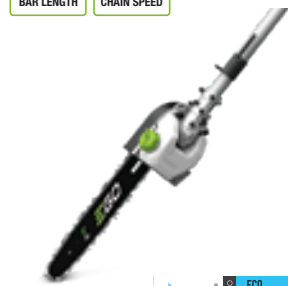

ARC LITHIUM 56V

**HTA2000
MULTI-TOOL HEDGE TRIMMER ATTACHMENT**

Laser cut, diamond ground blades and simple angle adjustment make this trimmer as precise as it is powerful

**BCA1200
MULTI-TOOL BRUSHCUTTER ATTACHMENT**

Tough enough to take on anything, the reversible three-sided metal blade makes short work of any overgrown area

**PSA1000
MULTI-TOOL POLE SAW ATTACHMENT**

10"/25cm guide bar and chain make cutting branches fast and efficient