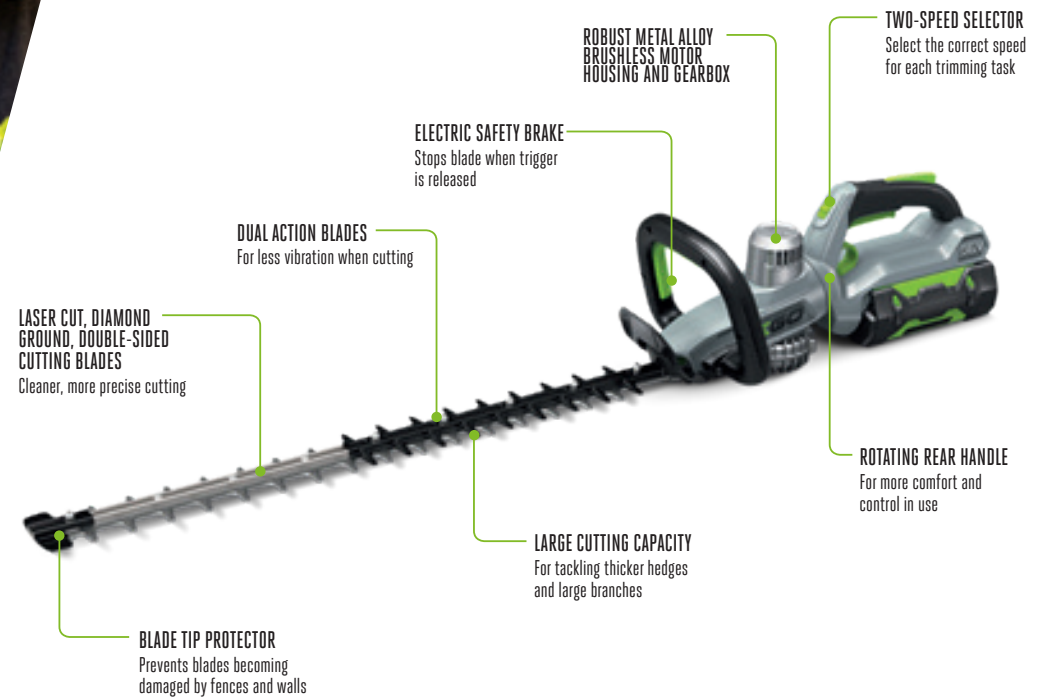

**BALANCED,
PRECISE,
POWERFUL**

Powered by the petrol-matching ARC Lithium 56V battery, a single charge delivers such impressive run times that you'll be amazed at how much hedge you can cut.

The well-balanced design also has a number of clever features to make using for long periods of time more comfortable. The rotating handle and dual trigger system provide enhanced user comfort and safety. While the smooth and quiet brushless motor and gearbox give you all the power you need, without the vibration, fumes and noise of a petrol engine.

Please note: some features are not available on all models.

Rotating rear handle

Two-speed selector

*IT'S LIGHT, COMFORTABLE TO USE
AND HAS ALL THE POWER YOU NEED*

Available in 61cm and 65cm lengths, there's an EGO hedge trimmer for every size job.