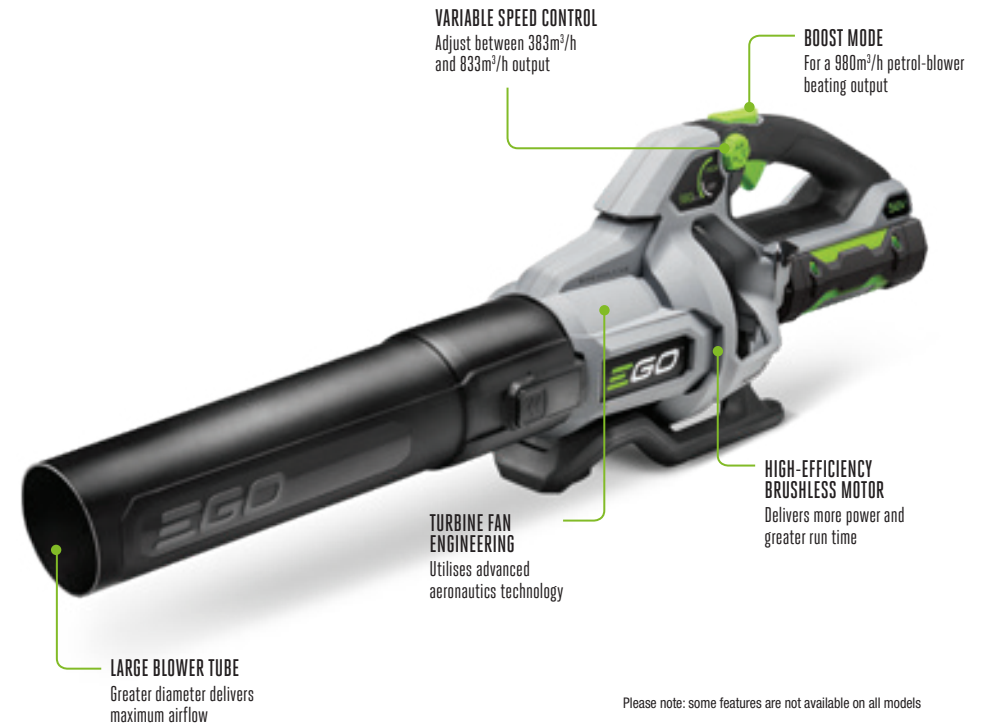

Variable speed control

**JET TURBINE TECHNOLOGY WITH
LARGE DIAMETER TUBE
TO GIVE MAXIMUM AIRFLOW**

BLOWS PETROL- POWERED BLOWERS OUT OF THE WATER

Powered by a high-efficiency brushless motor, the EGO Power+ blowers feature jet turbine technology and large diameter tube to give maximum airflow. With a variable speed function designed to keep you in control, selected models also feature a Turbo Boost mode, delivering extra power for those hard to move objects. More than most handheld petrol blowers on the market. That's more than enough power to clear up even the biggest windfall.

Please note: some features are not available on all models

Flat nozzle for wet leaves

Clears stones from driveway

NEW FOR 2020

AGC1000

Gutter cleaner easily attach to EGO blower to avoid using a ladder or climbing on the roof to clean your gutters.