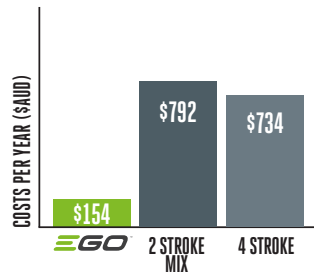

Petrol-beating benefits...

USING 2 STROKE MIX MOWER		USING EGO POWER+ MOWER	
FUEL* / OIL** COST PER LITRE	\$1.65	COST PER CHARGE ~	\$0.16
LITRES PER DAY	2	CHARGES PER DAY	4
COST PER DAY	\$3.30	COST PER DAY	\$0.64
COST PER MONTH	\$66.00	COST PER MONTH	\$12.80
USING 4 STROKE MOWER		EGO POWER+ MONTHLY SAVINGS	
FUEL* COST PER LITRE	\$1.29	VS 2 STROKE	\$53.20
OIL^ COST PER DAY	\$0.48	VS 4 STROKE	\$48.40
LITRES PER DAY	2		
COST PER DAY	\$3.06		
COST PER MONTH	\$61.20		