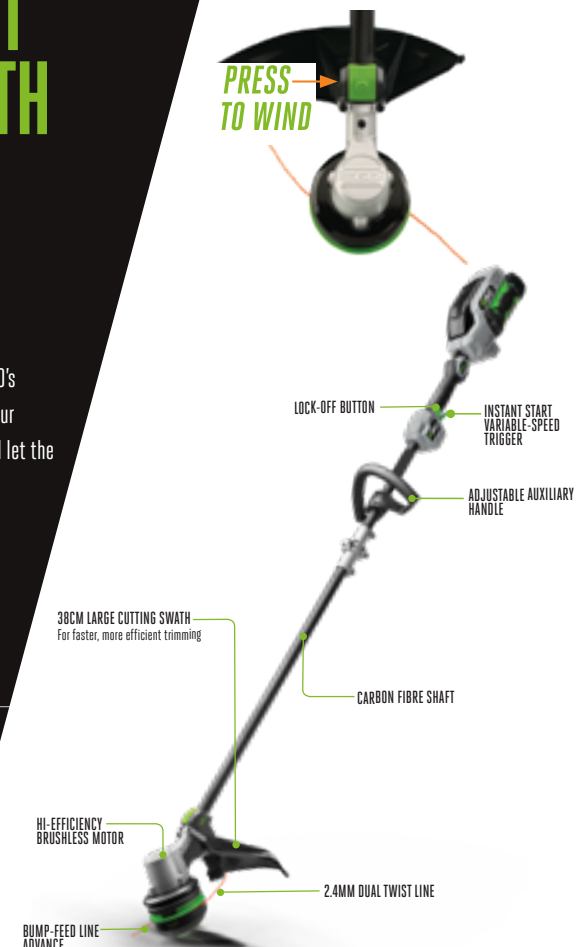

THE WORLD'S FIRST LINE TRIMMER WITH POWERLOAD™ TECHNOLOGY

Solving one of the biggest frustrations of line replacement, EGO's groundbreaking Powerload™ technology automatically winds your trimmer. Just thread the line, press the Powerload™ button and let the tool do the rest. Available on ST1520E-S.

STEP 1
Thread the line

STEP 2
Press the Powerload™
button to load line

EGO™

POWER+ LINE TRIMMER

ST1300E - SKIN
LINE TRIMMER ONLY

ST1302E - KIT
LINE TRIMMER WITH 2.5Ah
BATTERY & CHARGER

33cm LINE TRIMMER

Two-speed, 33cm cutting swath with bump head line feed and easy line replacement