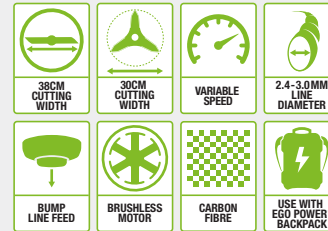

BCX3800 COMMERCIAL LINE TRIMMER / BRUSHCUTTER

Leave the fuss and fumes of petrol behind with this powerful, pro-standard tool. Pair up with our commercial backpack battery BAX1501 for all-day power and comfort