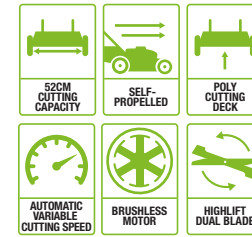

52cm SELF-PROPELLED MOWER

Self-propelled dual blade mower with a 52cm
cutting capacity and 70L collection bag