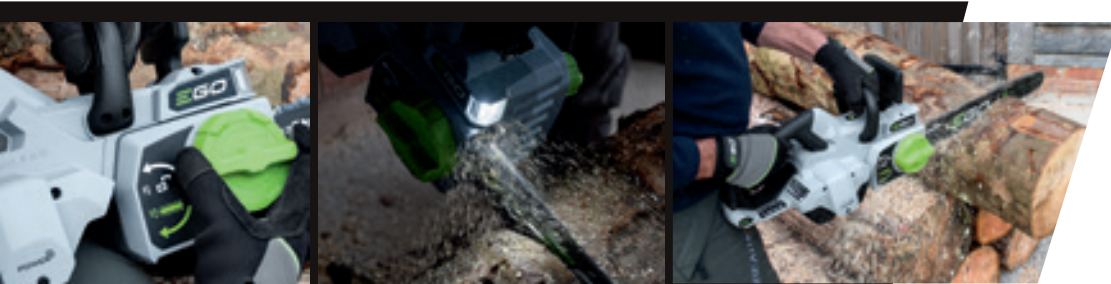

SIMPLE, SAFE CHAIN TENSIONING

EASY CHAIN TENSIONING

NEW FOR 2020

The EGO Power+ 45cm chain saw with Easy Chain Tensioning is built tough to tackle even the hardest jobs. With a high speed 20m/s chain speed and a powerful motor, nothing will get in the way.

All guesswork is removed when it comes to the correct chain tension thanks to an easy tensioning feature. When replacing or tensioning the chain, simply loosen the sprocket cover on the saw, re-tighten and you're ready to go.

It's perfect for low light too thanks to a powerful LED light.

SIMPLE ADJUSTMENT

For simple safe tensioning

POWERFUL LED LIGHT

Ideal for low light

CS1400E - SKIN
CHAIN SAW SKIN

CS1403E - KIT
CHAIN SAW 2.5Ah BATTERY & CHARGER

35cm CHAIN SAW

Featuring a 35cm bar length and 13.5m/s chain speed

CS1800E - SKIN
CHAIN SAW SKIN

CS1805E - KIT
CHAIN SAW 5.0Ah BATTERY & RAPID CHARGER