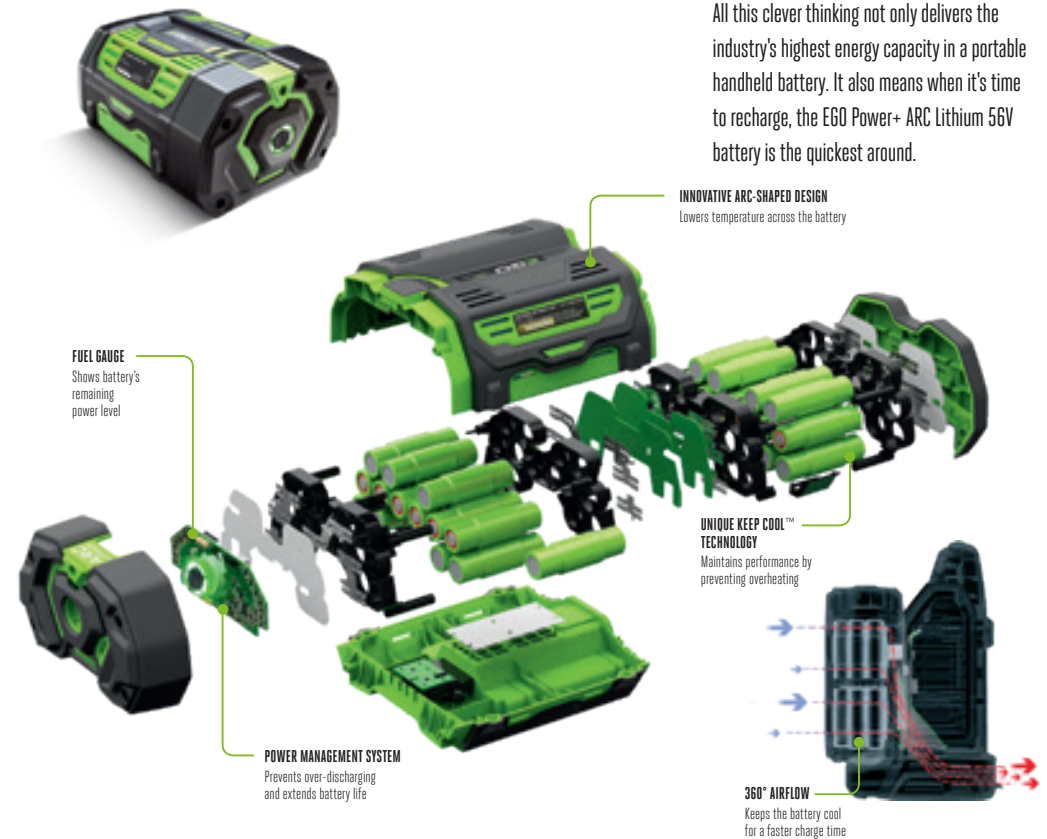

Fast recharge

All this clever thinking not only delivers the industry's highest energy capacity in a portable handheld battery. It also means when it's time to recharge, the EGO Power+ ARC Lithium 56V battery is the quickest around.