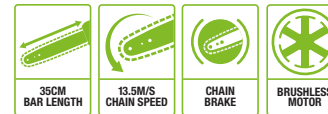

35cm CHAIN SAW

Featuring a 35cm bar length and 13.5m/s chain speed

CS1800E - SKIN
CHAIN SAW SKIN

CS1805E - KIT
CHAIN SAW 5.0Ah BATTERY & RAPID CHARGER