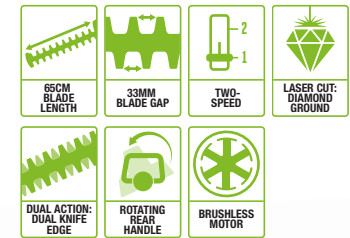

65cm HEDGE TRIMMER

Two-speed 65cm blade length, 33mm blade gap with double-sided knife-edge cutting action and rotating rear handle for comfort and control