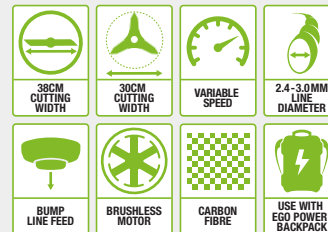

SKIN CODE	BCX3800	STX3800	
CUTTING WIDTH			
- Line trimmer head	38cm	38cm	
- Three-sided blade	30cm	30cm	
TOTAL LENGTH	186cm	186cm	
RUN TIME* WITH BAX1500 BATTERY	With trimmer head	With brushcutter head	With trimmer head
	Up to 300 mins	Up to 420 mins	Up to 300 mins
		Up to 420 mins	Up to 300 mins
BLADE MATERIAL	Three-sided steel blade	-	
SPEED CONTROL	Constant variable speed	Constant variable speed	
NO LOAD SPEEDS	5800rpm	5800rpm	
SOFT-START	Yes	Yes	
LINE DIAMETER CAPACITY	2.4-3.0mm	2.4-3.0mm	
LINE FEED	Manual wind bump feed head	Manual wind bump feed head	
DUAL LINE	Yes	Yes	
ROTATING DIRECTION	Anti clockwise	Anti clockwise	
AUXILIARY HANDLE	Bike handle	Quick adjustable loop handle	
HARNESS	Hip pad (AHP1500)	-	
WEIGHT	6.5kg	5.8kg	
MOTOR TYPE	Brushless	Brushless	
NOISE RATING LpA/LwA	67dB(A)	70dB(A)	
	92dB(A)	95dB(A)	