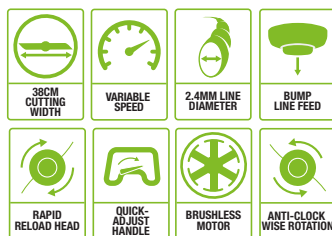

38cm LINE TRIMMER

Variable speed, large 38cm cutting swath with bump head line feed and rapid reload line replacement