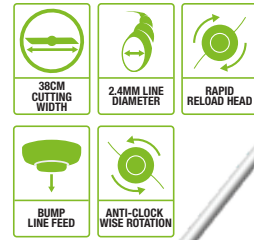

Tough enough to take on anything, the reversible three-sided metal blade makes short work of any overgrown area

**PSA1000
MULTI-TOOL POLE SAW ATTACHMENT**

10"/25cm guide bar and chain make cutting branches fast and efficient

**EA0800
MULTI-TOOL EDGER ATTACHMENT**

With quick depth adjustment and handy guide, this attachment makes achieving a perfect edge easy

**STA1500
MULTI-TOOL LINE TRIMMER ATTACHMENT**

This attachment is packed with features to save you time and help you work safely, quickly and efficiently