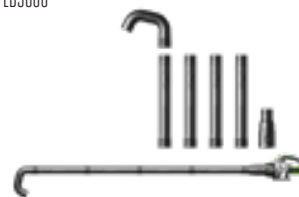

AK1600

40cm guide bar and 90PX chain for CS1600E

GUTTER CLEANING PACK

AGC1000

Gutter cleaning attachment
for LB5300 and
LB5800

NEW FOR 2020

**EGO POWER+
BAGS**

BCS1000